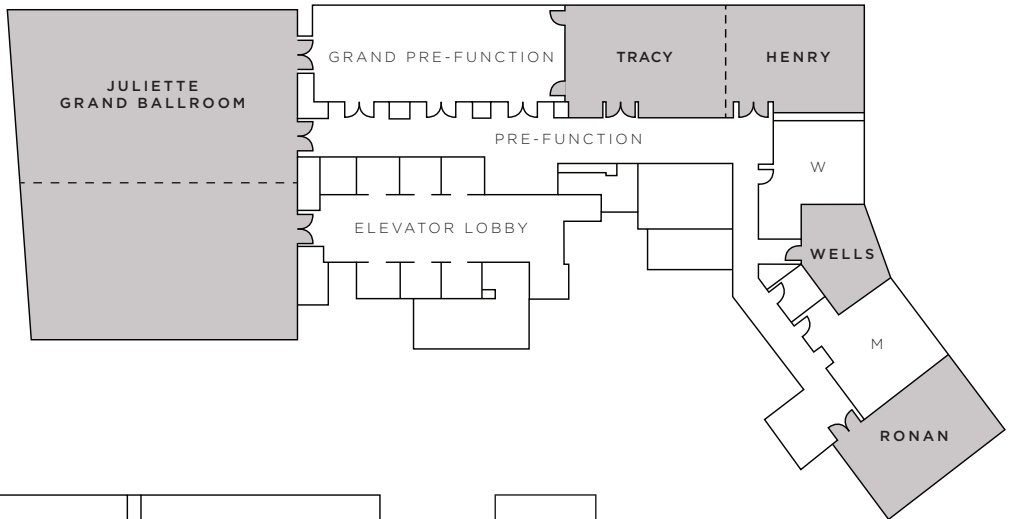

LEVEL THREE